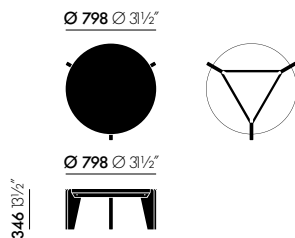

Measurements

Guéridon Bas

Surfaces and colours