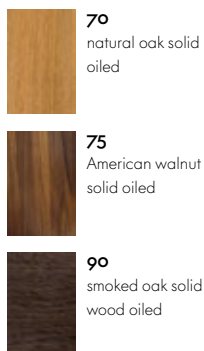

original version made of tropical wood called 'Table Africaine'.

Materials

- **Table top:** solid wood with oiled finish; natural oak, smoked oak or american walnut.
- **Base:** legs matched to table top, solid wood with oiled finish in natural oak, smoked oak or American walnut; connecting element: bent sheet metal, powder-coated in deep black (smooth finish).

Measurements

Guéridon Bas

Surfaces and colours

Table top and legs

Art. no. 09158302

Vitra is represented worldwide. Your local Vitra partner can be found at: www.vitra.com.

info@vitra.com | EN 2014

www.vitra.com/gueridonbas