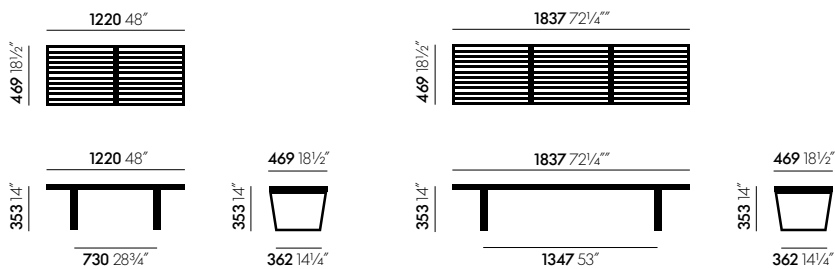

Nelson Bench

George Nelson, 1946

Nelson Bench

The clean linear aesthetic of the Nelson Bench reflects George Nelson's background as an architect. Like many design classics, the bench has multiple uses, readily serving as a surface for seating, storage or display functions.

Materials

- **Seat:** slatted wood in solid ash, natural finish.
- **Base:** ash, lacquered in black.

Measurements

Nelson Bench

Surfaces and colours