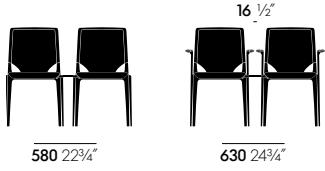

periods.

- **Optional:** MedaSlim can be equipped with row connectors and row numbering elements for mass seating.
- **Note:** only MedaSlim chairs with chrome-plated legs are suitable for stacking (up to 5 chairs). The polished and powder-coated versions should not be stacked as this could scratch the surface.

DIMENSIONS (in accordance with EN 1335-1)

vitra.

MedaSlim, without armrests

MedaSlim, with armrests

MedaSlim row connector

Surfaces and colours

81 silk grey

77 brick