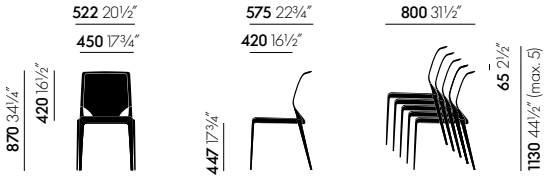

periods.

- **Optional:** MedaSlim can be equipped with row connectors and row numbering elements for mass seating.
- **Note:** only MedaSlim chairs with chrome-plated legs are suitable for stacking (up to 5 chairs). The polished and powder-coated versions should not be stacked as this could scratch the surface.

DIMENSIONS (in accordance with EN 1335-1)

vitra.

MedaSlim, without armrests

MedaSlim, with armrests

MedaSlim row connector

Surfaces and colours

81 silk grey

77 brick