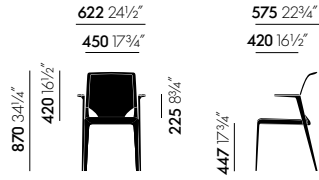

periods.

- **Optional:** MedaSlim can be equipped with row connectors and row numbering elements for mass seating.
- **Note:** only MedaSlim chairs with chrome-plated legs are suitable for stacking (up to 5 chairs). The polished and powder-coated versions should not be stacked as this could scratch the surface.

DIMENSIONS (in accordance with EN 1335-1)

vitra.

MedaSlim, without armrests

MedaSlim, with armrests

MedaSlim row connector

Surfaces and colours

81 silk grey

77 brick