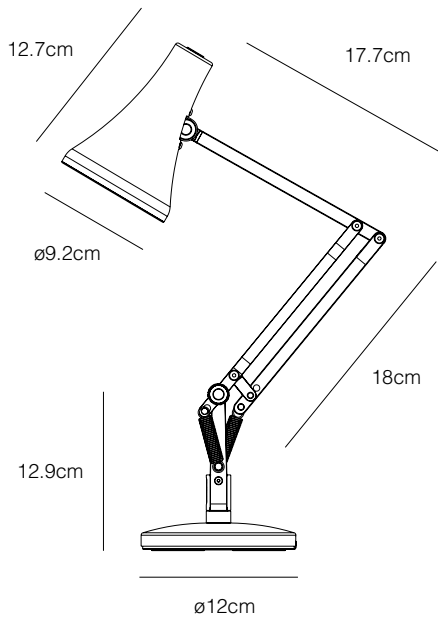

90 Mini Mini Desk Lamp

90 Mini Mini Collection | Technical Sheet

ANGLEPOISE®

Launched In 2018 | Designed by Anglepoise®

Product

Desk Lamp - Steel Blue & Grey
Desk Lamp - Carbon Black
Desk Lamp - Warm Silver & Blush

Description

Offspring of the ever-popular 1970's Model 90, the new 90 Mini Mini lamp has all the versatility and personality of an Anglepoise® wrapped up in its tiny form. At half the size of a standard desk lamp it fits just about anywhere you can think of: in your home, at your student digs, or right beside you as you work, relax or play.

Materials

- Anodised brushed aluminium finish
- Aluminium shade and arms
- Chrome plated and polycarbonate fittings
- Cast iron base with aluminium cover
- IP20 rating
- Anglepoise® constant tension spring technology

Dimensions

- Shade diameter: 9.2cm
- Shade height: 12.7cm
- Max reach: 52cm (from base to shade)
- Base diameter: 12cm
- Cable length: 150cm
- Lamp Packaging (L x W x H): 13.5cm x 14.5cm x 22.5cm
- Lamp Packaged Weight: 1.36kg