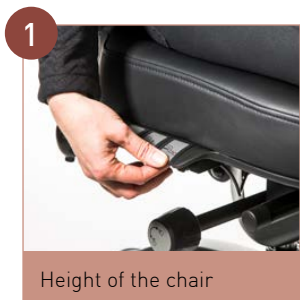

# HOW TO ADJUST YOUR RH LOGIC 400 24/7

PERFORMANCE • DESIGNED FOR HUMAN

FLOKK.COM/RH