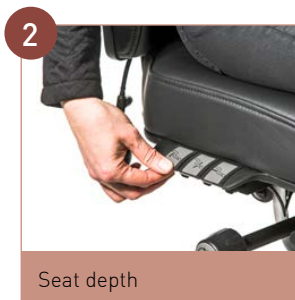

# HOW TO ADJUST YOUR RH LOGIC 400 24/7

PERFORMANCE • DESIGNED FOR HUMAN

FLOKK.COM/RH