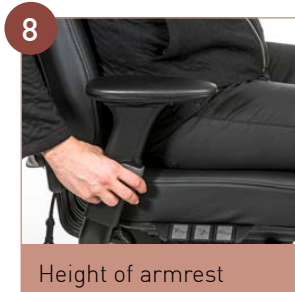

# HOW TO ADJUST YOUR RH LOGIC 400 24/7

PERFORMANCE • DESIGNED FOR HUMAN

FLOKK.COM/RH