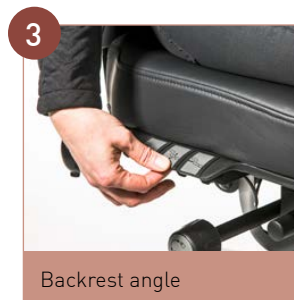

# HOW TO ADJUST YOUR RH LOGIC 400 24/7

PERFORMANCE • DESIGNED FOR HUMAN

FLOKK.COM/RH